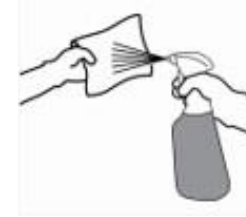

FURNITURE POLISH – Pro Shine Special

READ BEFORE STARTING PROCEDURE

Use your cleaning tools

Please reference the relevant Safety Data Sheets, risk assessment and safe system at work documents.

WS.TC.082.01

1

Always wear correct PPE

2

Apply polish directly to clean cloth or paper towel

3

Wipe surface using small, circular movements

4

Buff with clean side of the cloth or paper towel