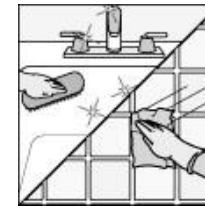

6

Use clean cloth or
paper towel to rinse
walls, tiles and all
fixtures