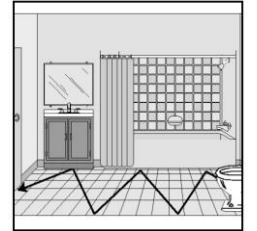

WS.TC.097.01

1

Always wear correct PPE

2

Fill mop bucket
with water and
add Diesin Maxx

3

Start from the
furthest corner,
working towards
the bathroom door

4