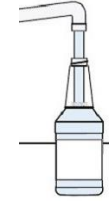

## READ BEFORE STARTING PROCEDURE

Use your cleaning tools

Please reference the relevant Safety Data Sheets, risk assessment and safe system at work documents.

WS.TC.085.01

1

Always wear correct PPE

2

Fill bottle with water to 600ml line, add 1x Pump of product to the water. Attach Spray trigger to the bottle

3

Spray product directly on to blue paper towel

4

Use a circular motion on stubborn soiling

5

Clean surface from top to bottom

6

Use clean blue paper towel & buff up from bottom to top