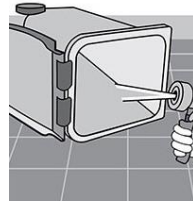

1

Always wear correct PPE

2

Remove the bin to
a suitable area for
cleaning

3

Remove debris
from in and
around the bin

4

Apply Oasis Pro
16 thoroughly to
the entire surface.